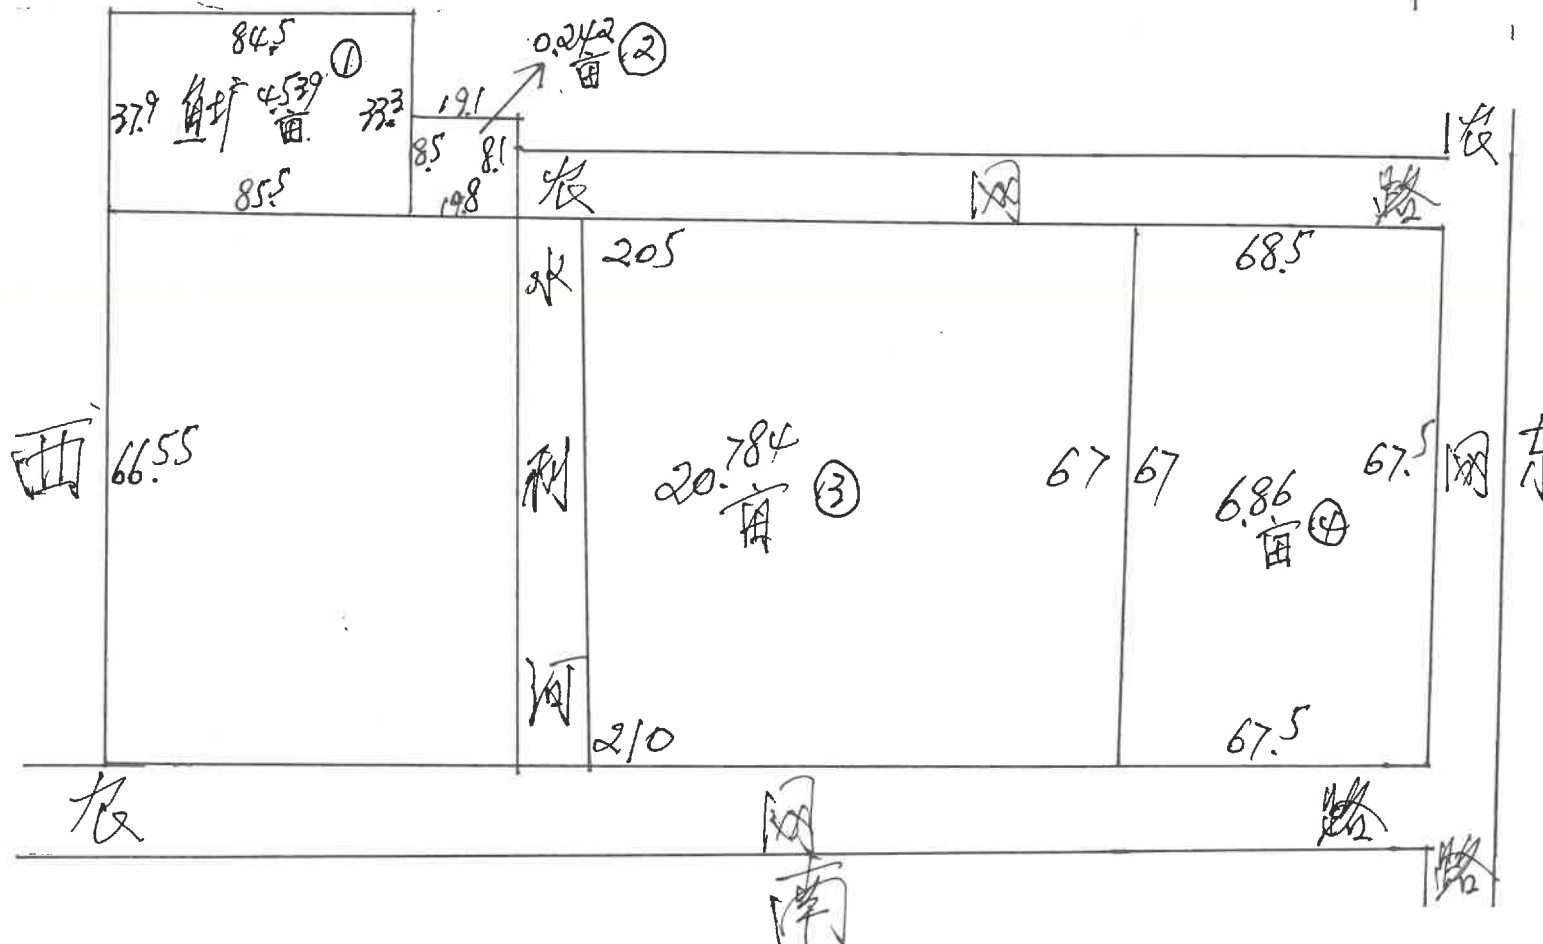

湘河村洲西队二间耕地面积图

北

① 4.539 + ② 0.242 + ③ 20.784 + ④ 6.86 合计面积 32.425 亩

四	置
东	沙栏队耕地
西	村大烟斗土地
南	洲西队耕地
北	沙栏队耕地

2023年11月13日

Handwritten red text inside a circular stamp, possibly indicating a date or location. The text is partially obscured and difficult to read, but appears to include characters like '11/11' and '11/11'.

Handwritten text in a red circular stamp, likely a signature or official mark.